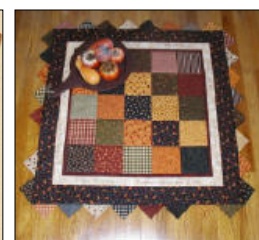

[Awesome](#)

Fabrics for Moda.

[November Runner](#)

By Cotton Way
CW5011
Pattern: \$8.00

[October Runner](#)

By Cotton Way
CW5010
Pattern: \$8.00

[By the Verse](#)

By Prairie Point
Junction PPJ117
Pattern: \$8.50